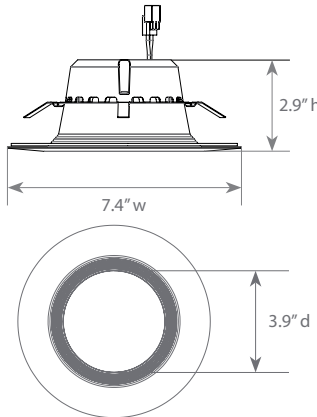

Product Dimensions